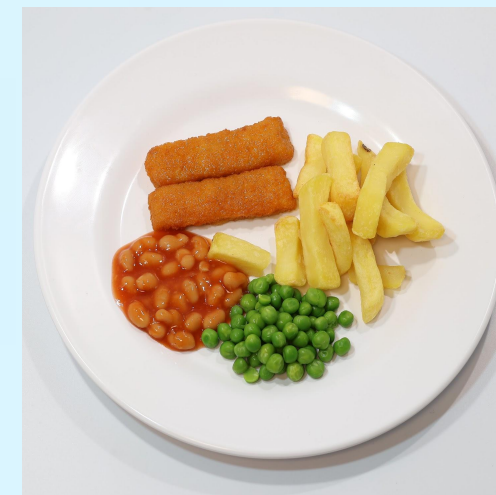

COOKS GUIDE: WEEK 2 - KSI

MONDAY

TUESDAY

WEDNESDAY

THURSDAY

FRIDAY