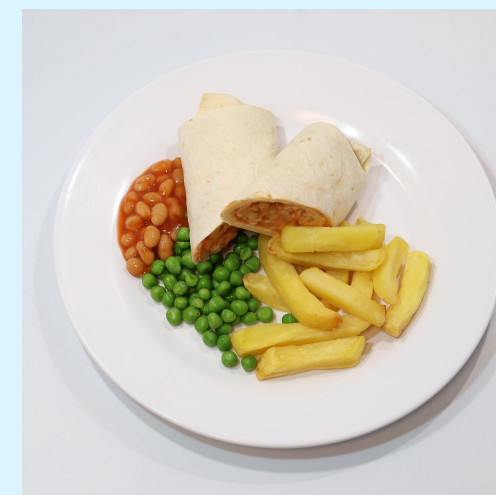

COOKS GUIDE: WEEK 2 - KSI

MONDAY

TUESDAY

WEDNESDAY

THURSDAY

FRIDAY