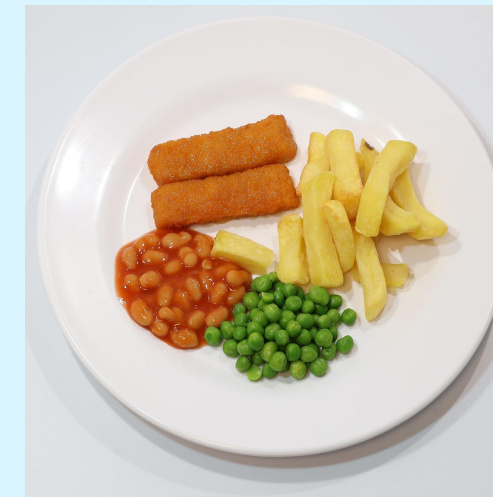

COOKS GUIDE: WEEK 3 - KSI

MONDAY

TUESDAY

WEDNESDAY

THURSDAY

FRIDAY